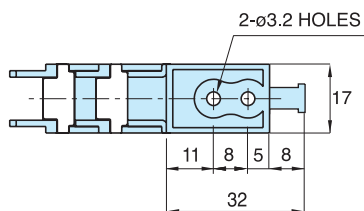

Order Example (주문예)

HSP 0130-1N

HSP0130-1N 37R 1000L 3SETS
 Type Radius Length Q'ty

Chain, Guide Rail

· Length $L = \frac{S}{2} + \pi R + 40$

· Radius	R	18	28	37
· Height	H	53	73	91

Max. Cable Diameter Cross Section

Cover 일체형

A-A Cross Section

Brackets(Hole 간격 8mm)

Fixed Bracket

Moving Bracket