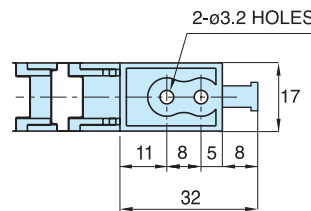

Order Example (주문예)

HSP 0130-1N

HSP0130-1N 37R 1000L 3SETS
 Type Radius Length Q'ty

Chain, Guide Rail

· Length $L = \frac{S}{2} + \pi R + 40$

· Radius	R	18	28	37
· Height	H	53	73	91

Max. Cable Diameter Cross Section

Cover 일체형

A-A Cross Section

Brackets(Hole 간격 8mm)

Fixed Bracket

Moving Bracket