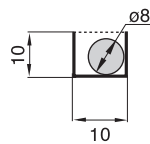

Order Example (주문예)

HSP 0130-1N

HSP0130-1N 37R 1000L 3SETS
 Type Radius Length Q'ty

Chain, Guide Rail

· Length $L = \frac{S}{2} + \pi R + 40$

· Radius	R	18	28	37
· Height	H	53	73	91

Max. Cable Diameter Cross Section

Cover 일체형

A-A Cross Section

Brackets(Hole 간격 8mm)

Fixed Bracket

Moving Bracket