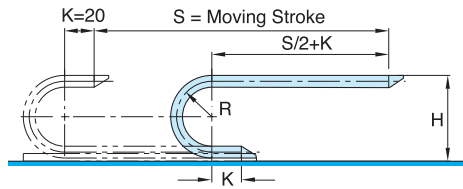

Order Example (주문예)

HSP 0130-1N

HSP0130-1N 37R 1000L 3SETS
 Type Radius Length Q'ty

Chain, Guide Rail

· Length $L = \frac{S}{2} + \pi R + 40$

· Radius	R	18	28	37
· Height	H	53	73	91

Max. Cable Diameter Cross Section

Cover 일체형

A-A Cross Section

Brackets(Hole 간격 8mm)

Fixed Bracket

Moving Bracket