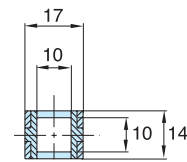

Order Example (주문예)

HSP 0130-1N

HSP0130-1N 37R 1000L 3SETS
 Type Radius Length Q'ty

Chain, Guide Rail

· Length $L = \frac{S}{2} + \pi R + 40$

· Radius	R	18	28	37
· Height	H	53	73	91

Max. Cable Diameter Cross Section

Cover 일체형

A-A Cross Section

Brackets(Hole 간격 8mm)

Fixed Bracket

Moving Bracket