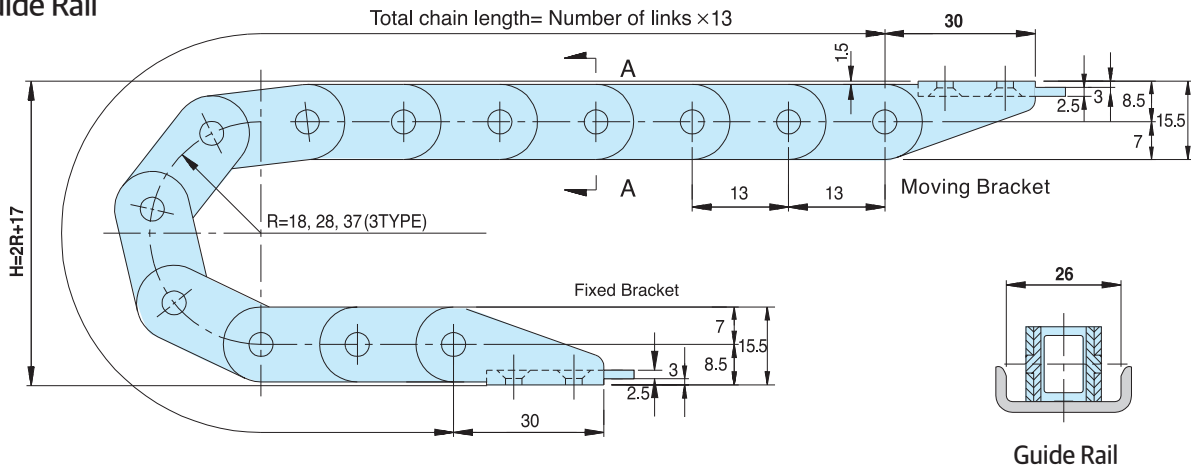

Order Example (주문예)

HSP 0130-1N

HSP0130-1N 37R 1000L 3SETS
 Type Radius Length Q'ty

Chain, Guide Rail

· Length $L = \frac{S}{2} + \pi R + 40$

· Radius	R	18	28	37
· Height	H	53	73	91

Max. Cable Diameter Cross Section

Cover 일체형

A-A Cross Section

Brackets(Hole 간격 8mm)

Fixed Bracket

Moving Bracket