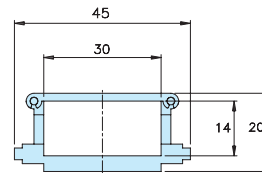

Order Example (주문예)

HSP 020S

HSP020S 60R 1000L 3SETS
 Type Radius Length Q'ty

Chain, Guide Rail

· Radius	R	60
· Height	H	165

Max. Cable Diameter Cross Section

A-A Cross Section

Brackets (별도의 END BRACKET이 없이 CHAIN에 취부)