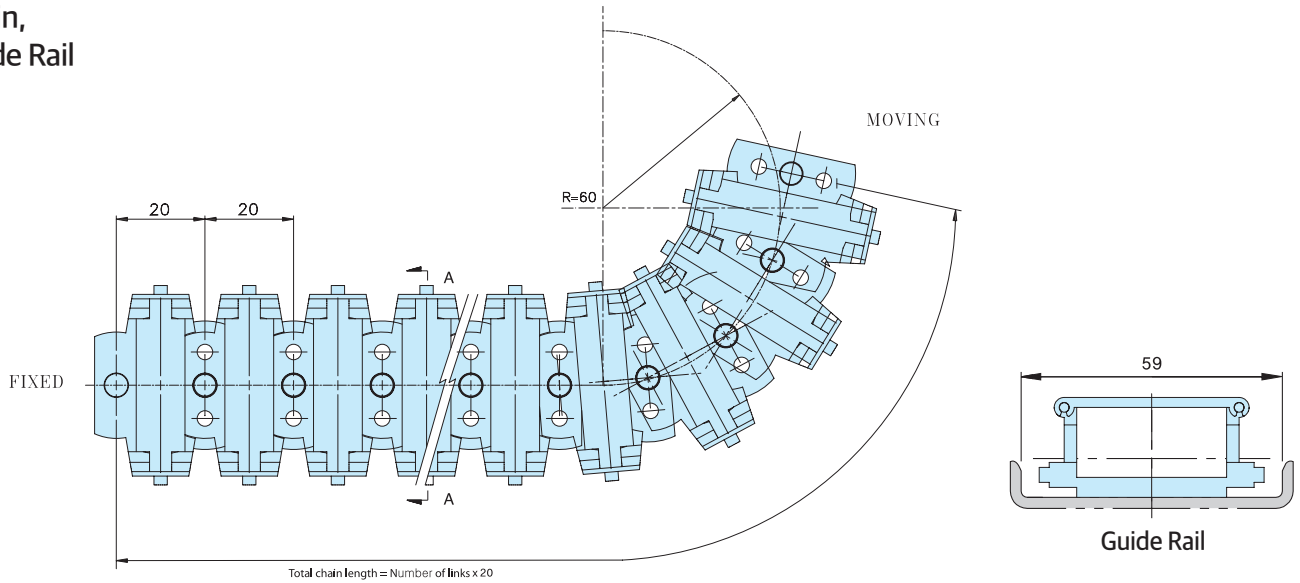

Order Example (주문예)

HSP 020S

HSP020S 60R 1000L 3SETS
 Type Radius Length Q'ty

Chain, Guide Rail

· Radius	R	60
· Height	H	165

Max. Cable Diameter Cross Section

A-A Cross Section

Brackets (별도의 END BRACKET이 없이 CHAIN에 취부)