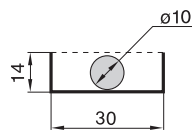

Order Example (주문예)

HSP 020S

HSP020S 60R 1000L 3SETS
 Type Radius Length Q'ty

Chain, Guide Rail

· Radius	R	60
· Height	H	165

Max. Cable Diameter Cross Section

A-A Cross Section

Brackets (별도의 END BRACKET이 없이 CHAIN에 취부)