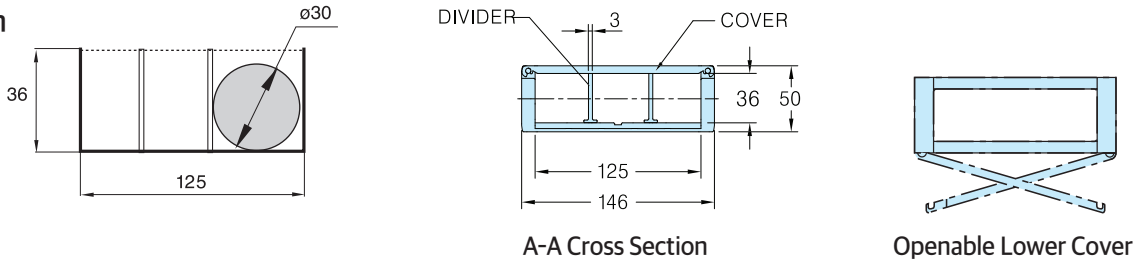

Order Example (주문예)

HSP 0555-B125

HSP0555-B125 100R 2000L 3SETS
 Type Radius Length Q'ty

Chain, Guide Rail

Max. Cable Diameter Cross Section

Brackets(STEEL)