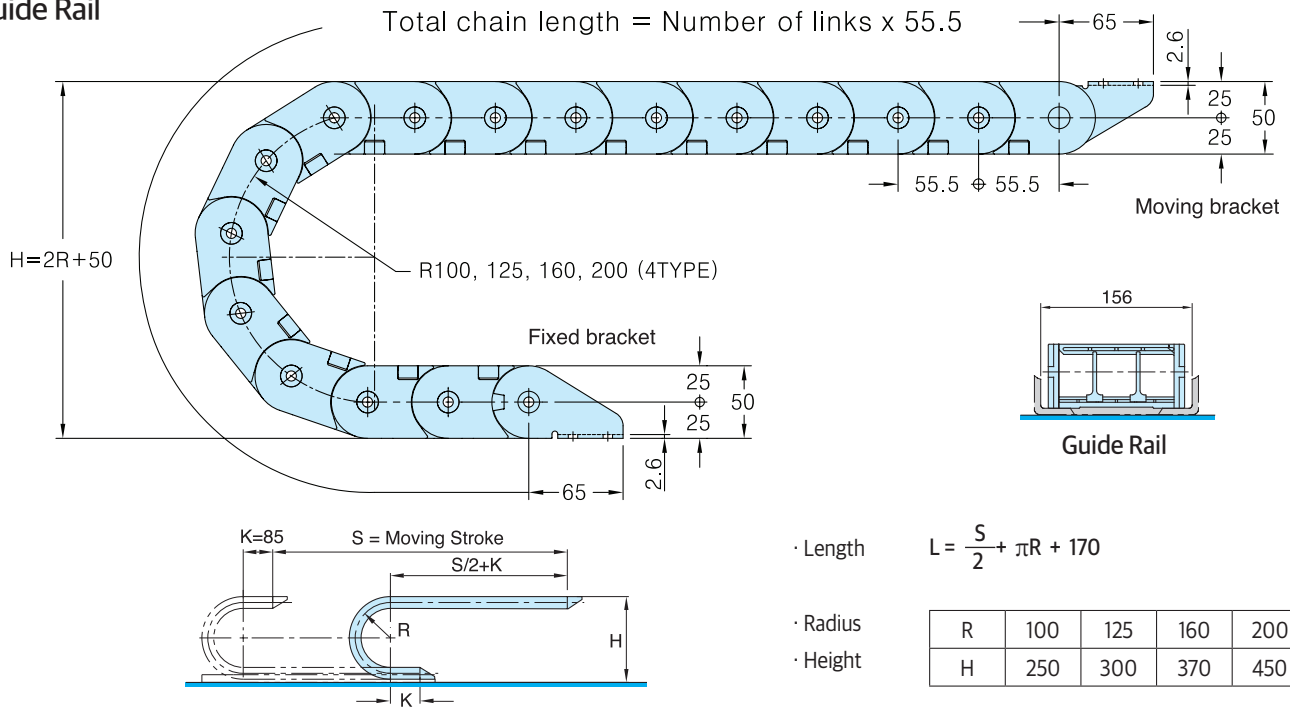

Order Example (주문예)

HSP 0555-B125

HSP0555-B125 100R 2000L 3SETS
 Type Radius Length Q'ty

Chain, Guide Rail

Max. Cable Diameter Cross Section

Brackets(STEEL)